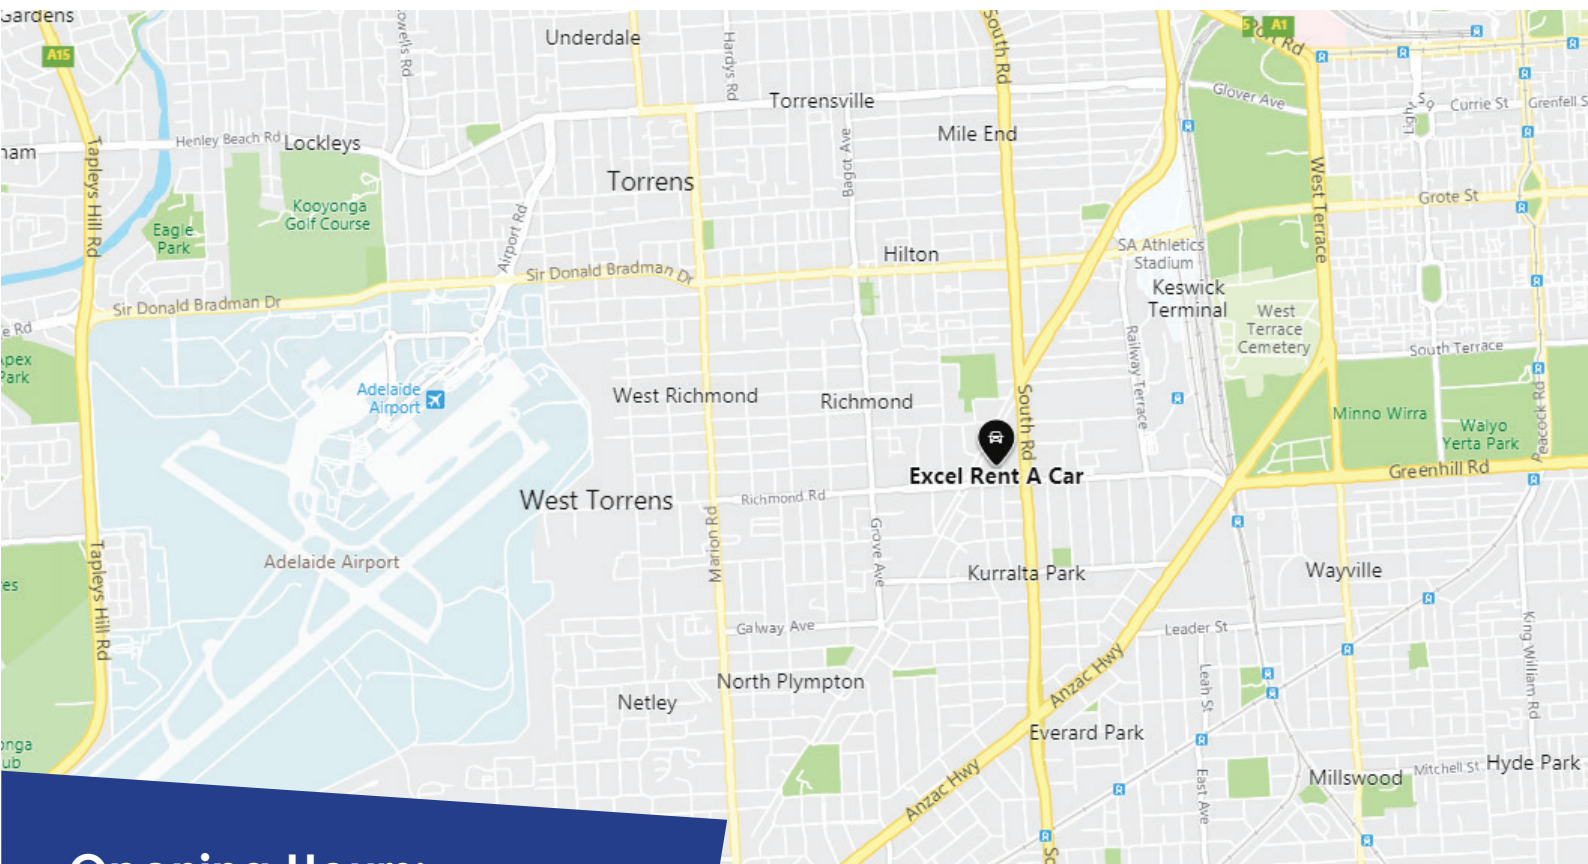

## Opening Hours:

All vehicle pick-ups and drop-offs must be done from **Monday to Friday** between 9am – 3pm. **Saturdays & Sundays closed\***.

## What's Nearby?

**Nearest Supermarket:** Woolworths, 160 Sir Donald Bradman Dr, Hilton (1.9km)

**Nearest Petrol Station:** Caltex, 409 South Rd, Keswick (260m)

**Nearest Cash Machine:** ANZ ATM Caltex, 409 South Rd, Keswick (260m)

**Nearest Train Station:** Adelaide Showground Railway Station (2.2km)

**Nearest Bus Stop:** 137 Richmond Rd (140m)

**Airport:** 4.4km from/to Awesome depot