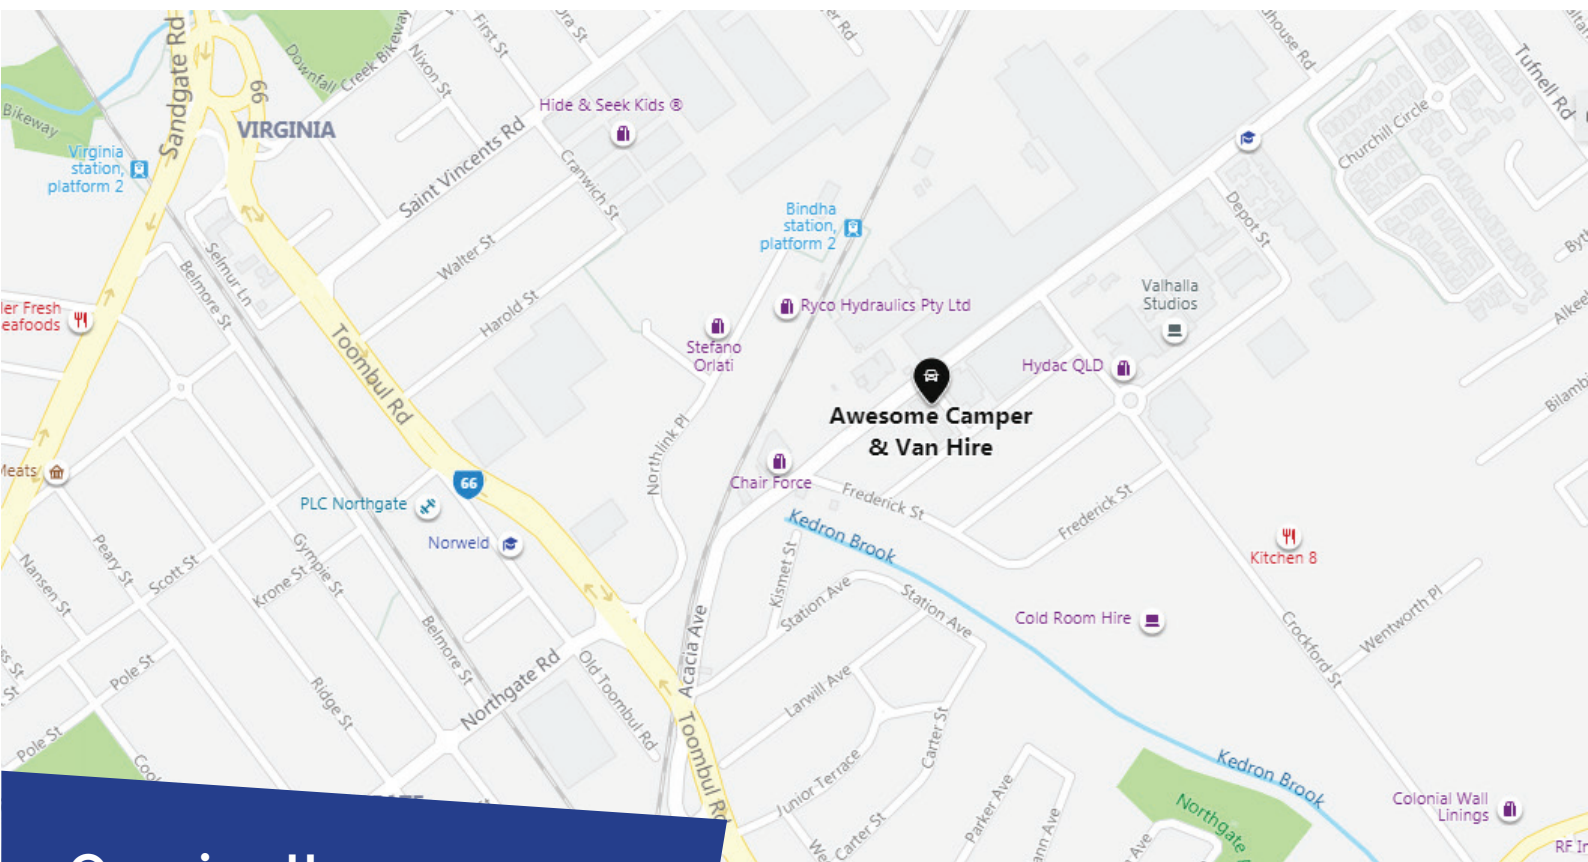

Brisbane

Tel: 1300 930 803

Email: sales@awesomecampers.com.au

Opening Hours:

All vehicle pick-ups and drop-offs must be done from **Monday to Friday** between 9am – 3pm. **Saturdays** 9am - 12pm. **Sundays** closed (pick-ups and drop-offs by appointment only).*

Contact Numbers:

For **General Enquiries** or Roadside Assistance, please contact Awesome Campers at 1300 930 803.

For **Mechanical Breakdowns** call 1800 648 058. Awesome Campers RACQ membership no. 2129270553

What's Nearby?

Nearest Supermarket: Night Owl Convenience Store, 1/15 Toombul Road, Virginia (1.9km)

Nearest Petrol Station: BP, 215 Toombul Road, Northgate (900m)

Nearest Cash Machine: ANZ ATM Virginia Woolworths Petrol, 17/25 Toombul Road, Virginia (1.8km)

Nearest Train Station: Banyo Train Station, Earnshaw Rd and Tufnell Rd (1.6km)

Nearest Bus Stop: Toombul Rd (600m)

Airport: 8.2km from/to Awesome depot