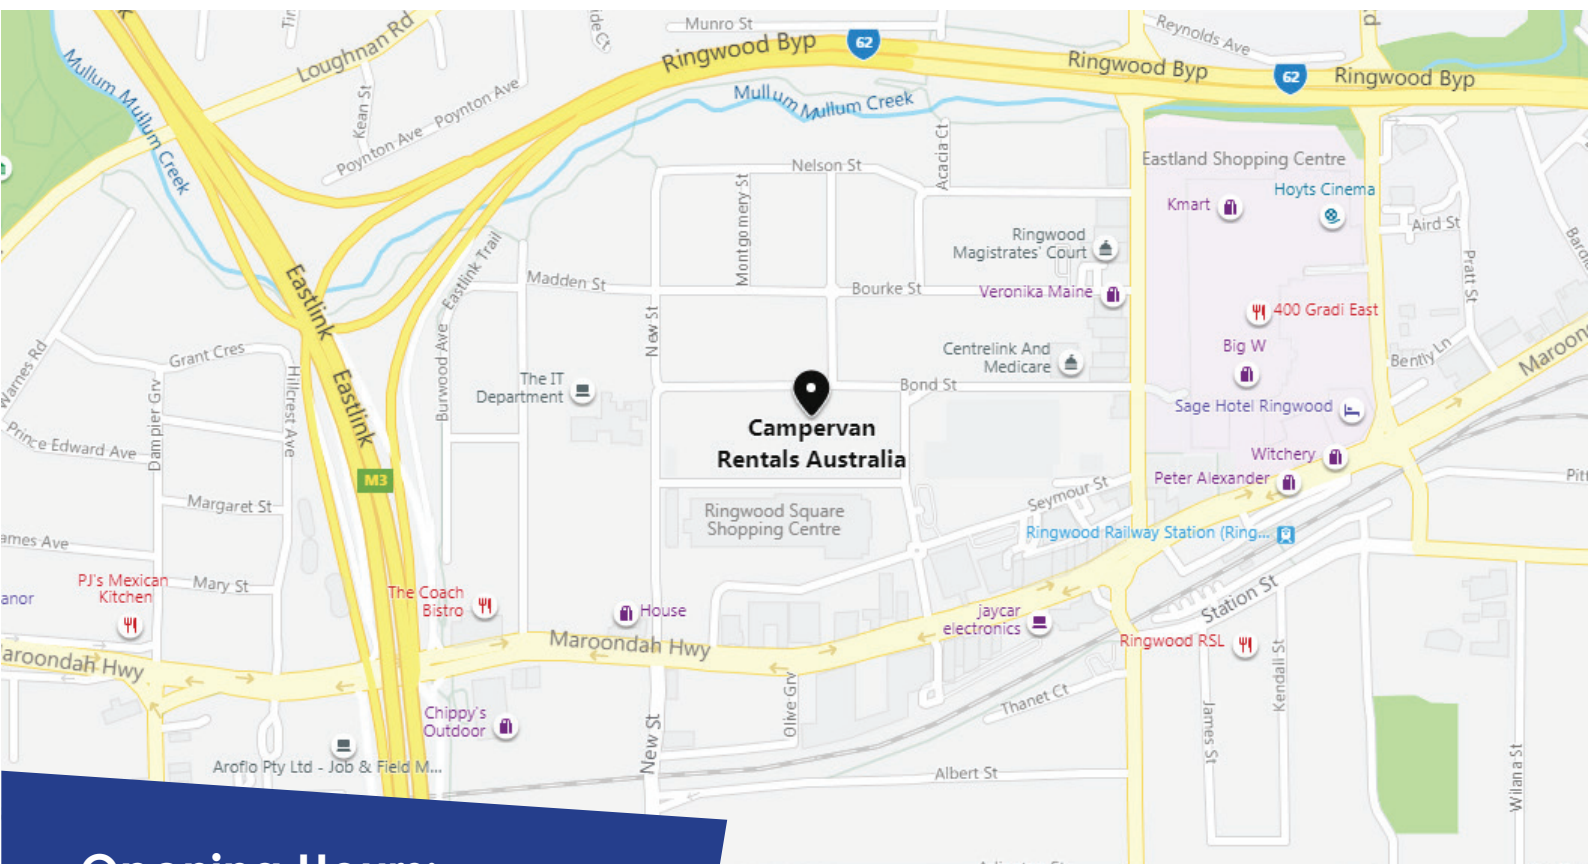

Melbourne

Opening Hours:

All vehicle pick-ups and drop-offs must be done from **Monday to Friday** between 9am – 3pm. **Saturdays** 9am - 12pm. **Sundays** closed (pick-ups and drop-offs by appointment only).*

What's Nearby?

Nearest Supermarket: Coles/Woolworths, Eastland Shopping Centre (600m)

Nearest Petrol Station: Caltex Ringwood, 83 Loughnan Road (2.1km)

Nearest Cash Machine: CBA ATM, 171 Maroondah Highway, Ringwood (2km)

Nearest Train Station: Ringwood Station, Ringwood (750m walk)

Nearest Bus Stop: Market Street, Ringwood (82m)

Airport: 45.2km from/to Awesome depot

*LATE FEES: Vehicles returned late will be charged a full day rental penalty unless prior arrangement has been made. After hours pick-up and drop-off may only be made by prior arrangement at a cost of \$110.00, payable on pick-up or drop-off