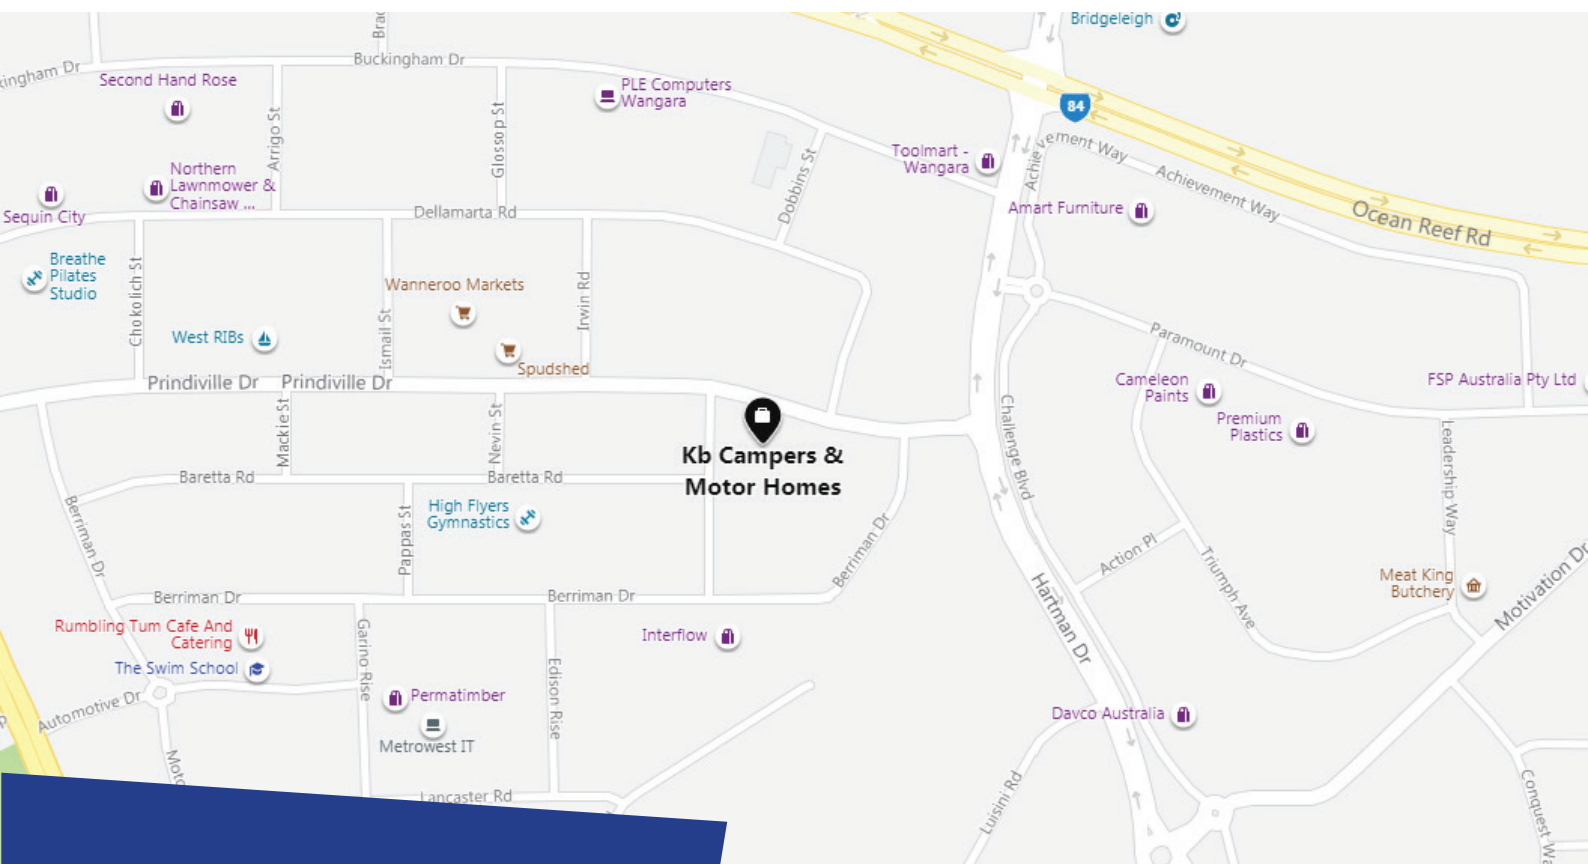

Perth

Boomerang Campers

 52 Prindiville Drive
 Wanagra WA 6065

Tel: 08 9309 1677

Email: sales@awesomecampers.com.au

Opening Hours:

All vehicle pick-ups and drop-offs must be done from **Monday to Friday** between 9am – 3pm. **Saturdays & Sundays closed***.

What's Nearby?

Nearest Carwash: Imo 16 Mullingar Way, Landsdale

Nearest Petrol Station: Puma Petrol Station, 1 Brady St, Wangara WA 6065 (1km)

Nearest Cash Machine: CBA ATM, 35 Prindiville Drive, Wangara (400m)

Nearest Train Station: Whitfords Train Station (5.8km)

Nearest Bus Stop: Prindiville Drive after Dellamarta Road, Wangara (21m)

Airport: 24km from/to Awesome depot

AWESOME CAMPERS

*LATE FEES: Vehicles returned late will be charged a full day rental penalty unless prior arrangement has been made. After hours pick-up and drop-off may only be made by prior arrangement at a cost of \$100.00, payable on pick-up or drop-off