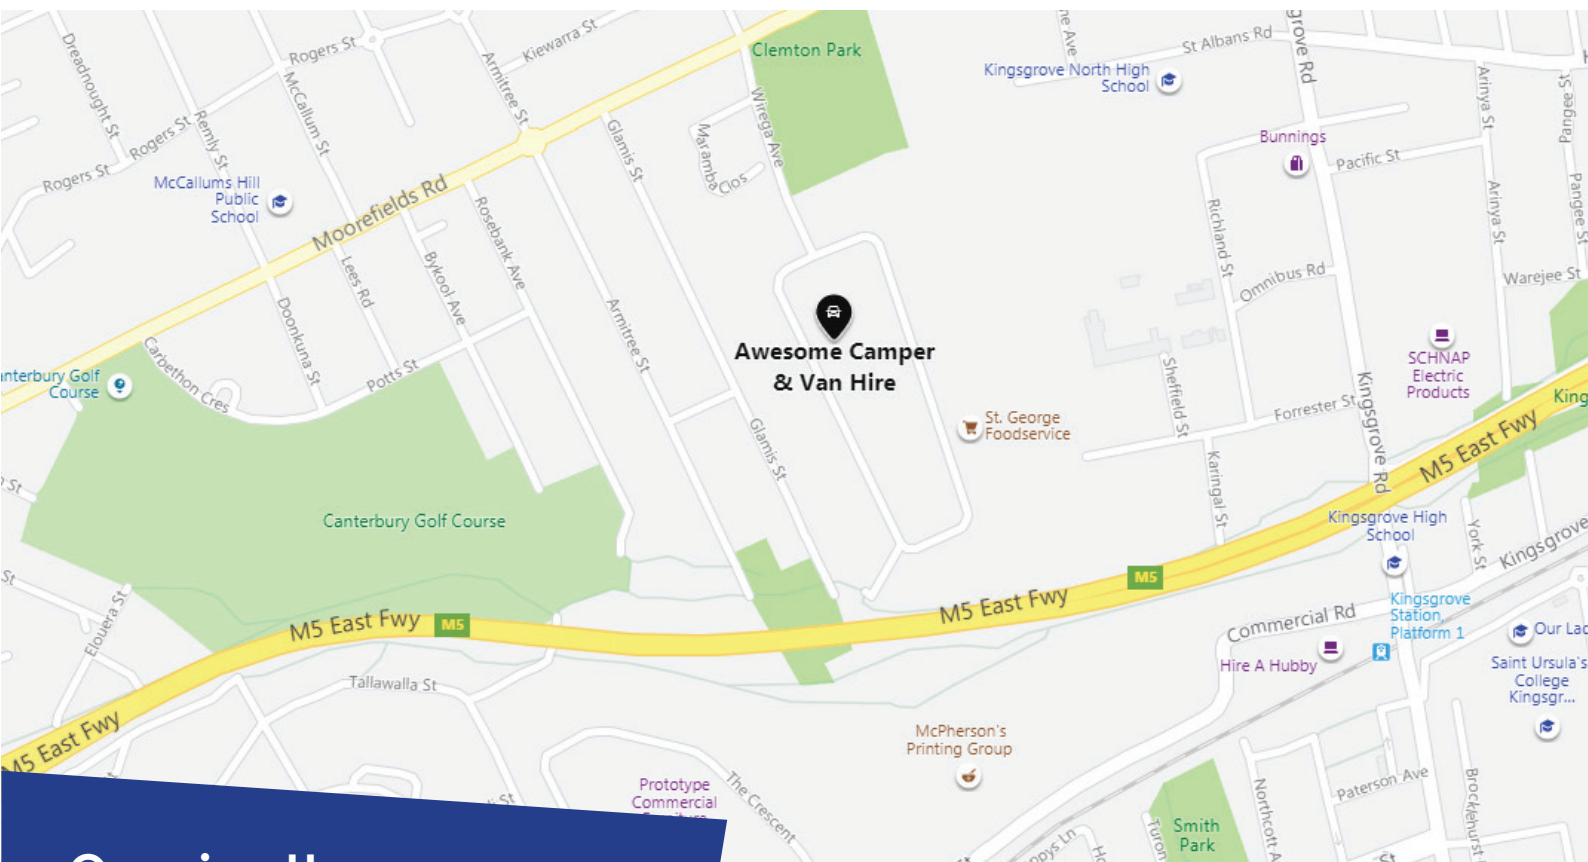

Sydney

Opening Hours:

All vehicle pick-ups and drop-offs must be done from **Monday to Friday** between 9am – 3pm. **Saturdays** 9am - 12pm. **Sundays** closed (pick-ups and drop-offs by appointment only).*

Contact Numbers:

For **General Enquiries** or Roadside Assistance, please contact Awesome Campers at 1300 930 803.

For **Mechanical Breakdowns** call 1800 648 058. Awesome Campers RACQ membership no. 2129270553

What's Nearby?

Nearest Supermarket: ALDI Lakemba
212-226 Haldon St, Lakemba (2.4km)

Nearest Petrol Station: 7-Eleven,
792-794 Canterbury Road, Belmore (1.4km)

Nearest Cash Machine: ATM 7-Eleven,
792-794 Canterbury Road, Belmore (1.4km)

Nearest Train Station: Kingsgrove Train Station,
Kingsgrove Rd (1.4km walk)

Nearest Bus Stop: Clemton Park, Moorefields Rd (600m)

Airport: 8km from/to Awesome depot