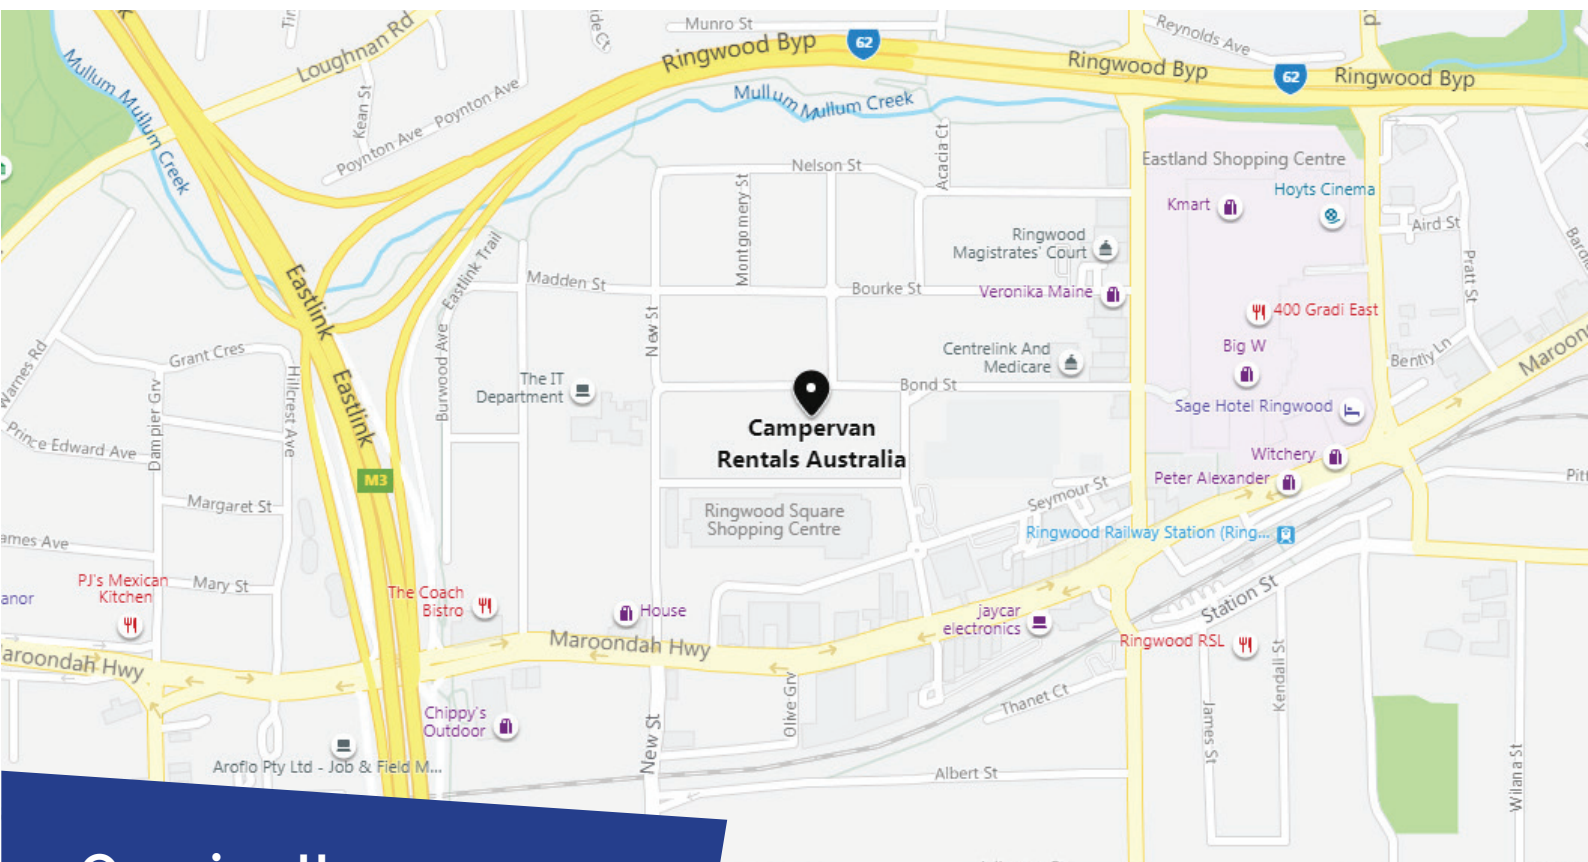

Melbourne

Calypso Campers
45 Bond Street
Ringwood VIC 3134

Tel: 1800 886 001
Email: sales@awesomecampers.com.au

Opening Hours:

All vehicle pick-ups and drop-offs must be done from **Monday to Friday** between 9am – 3pm. **Saturdays** 9am - 12pm. **Sundays** closed (pick-ups and drop-offs by appointment only).*

Contact Numbers:

For General Enquiries or Roadside Assistance, please contact Awesome Campers at 1300 930 803.

For Mechanical Breakdowns call 1800 648 058. Awesome Campers RACQ membership no. 2129270553

What's Nearby?

Nearest Supermarket: Coles/Woolworths, Eastland Shopping Centre (600m)

Nearest Petrol Station: Caltex Ringwood, 83 Loughnan Road (2.1km)

Nearest Cash Machine: CBA ATM, 171 Maroondah Highway, Ringwood (2km)

Nearest Train Station: Ringwood Station, Ringwood (750m walk)

Nearest Bus Stop: Market Street, Ringwood (82m)

Airport: 45.2km from/to Awesome depot. Get the SkyBus direct to Ringwood! Timetable: <https://www.skybus.com.au/eastern-express/timetable/>

AWESOME CAMPERS

*LATE FEES: Vehicles returned late will be charged a full day rental penalty unless prior arrangement has been made. After hours pick-up and drop-off may only be made by prior arrangement at a cost of $110.00, payable on pick-up or drop-off

CLEANING: The vehicle is to be returned in a clean condition otherwise a cleaning fee will be charged. (Minimum – All vehicles, exterior $75. Campervans interior $150).

FUEL USE: Return with full tank. We charge a $10.00 refuelling fee + the cost of the fuel.