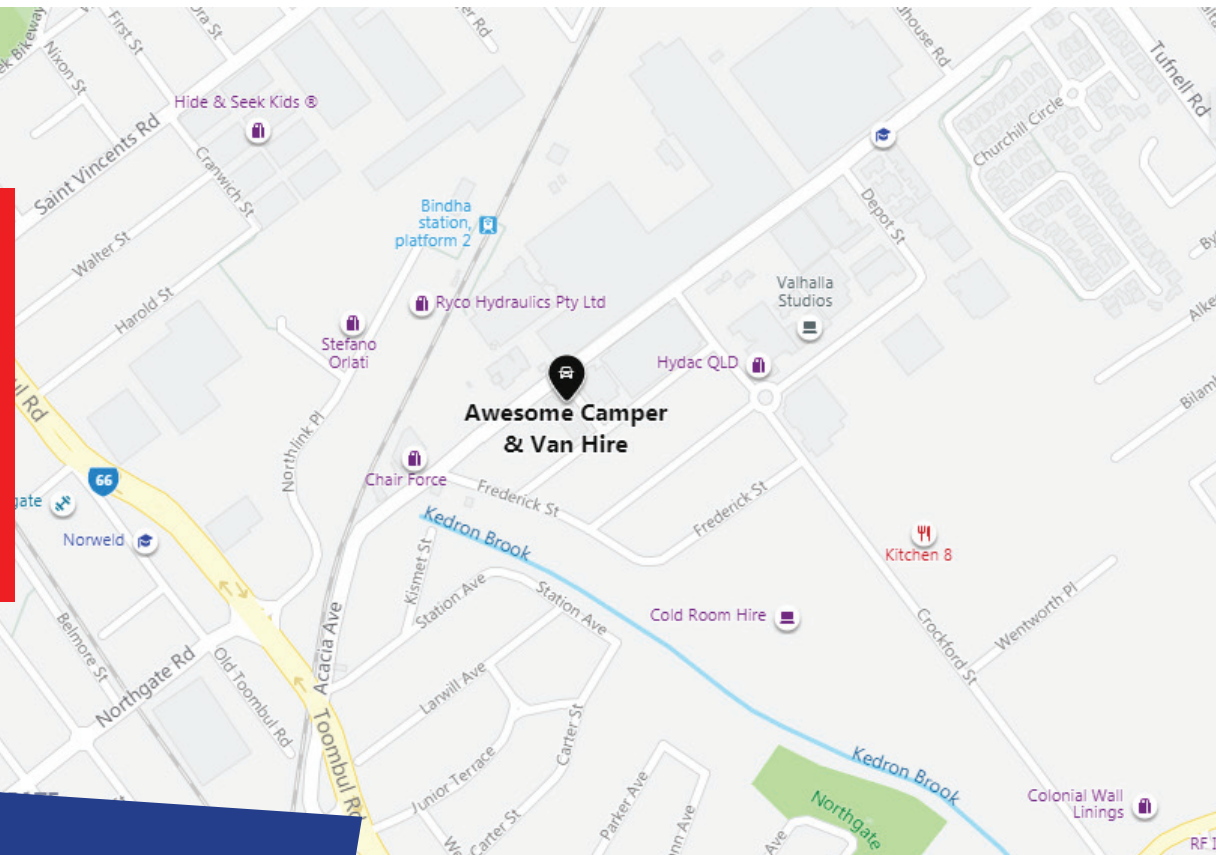

Brisbane

Tel: 1300 930 803

Email: sales@awesomecampers.com.au

PLEASE NOTE:

In the wake of the COVID-19 pandemic Awesome Campers Cairns will be Contactless, Prior to your pickup and drop we will give you all the information you need.

Opening Hours:

All vehicle pick-ups and drop-offs must be done from **Monday to Friday** between 9am – 3pm. **Saturdays** 9am - 12pm. **Sundays** closed (pick-ups and drop-offs by appointment only).*

Contact Numbers:

For **General Enquiries** or Roadside Assistance, please contact Awesome Campers at 1300 930 803.

For **Mechanical Breakdowns** call 1800 648 058. Awesome Campers RACQ membership no. 2129270553

What's Nearby?

Nearest Supermarket: Night Owl Convenience Store, 1/15 Toombul Road, Virginia (1.9km)

Nearest Petrol Station: BP, 215 Toombul Road, Northgate (900m)

Nearest Cash Machine: ANZ ATM Virginia Woolworths Petrol, 17/25 Toombul Road, Virginia (1.8km)

Nearest Train Station: Banyo Train Station, Earnshaw Rd and Tufnell Rd (1.6km)

Nearest Bus Stop: Toombul Rd (600m)

Airport: 8.2km from/to Awesome depot