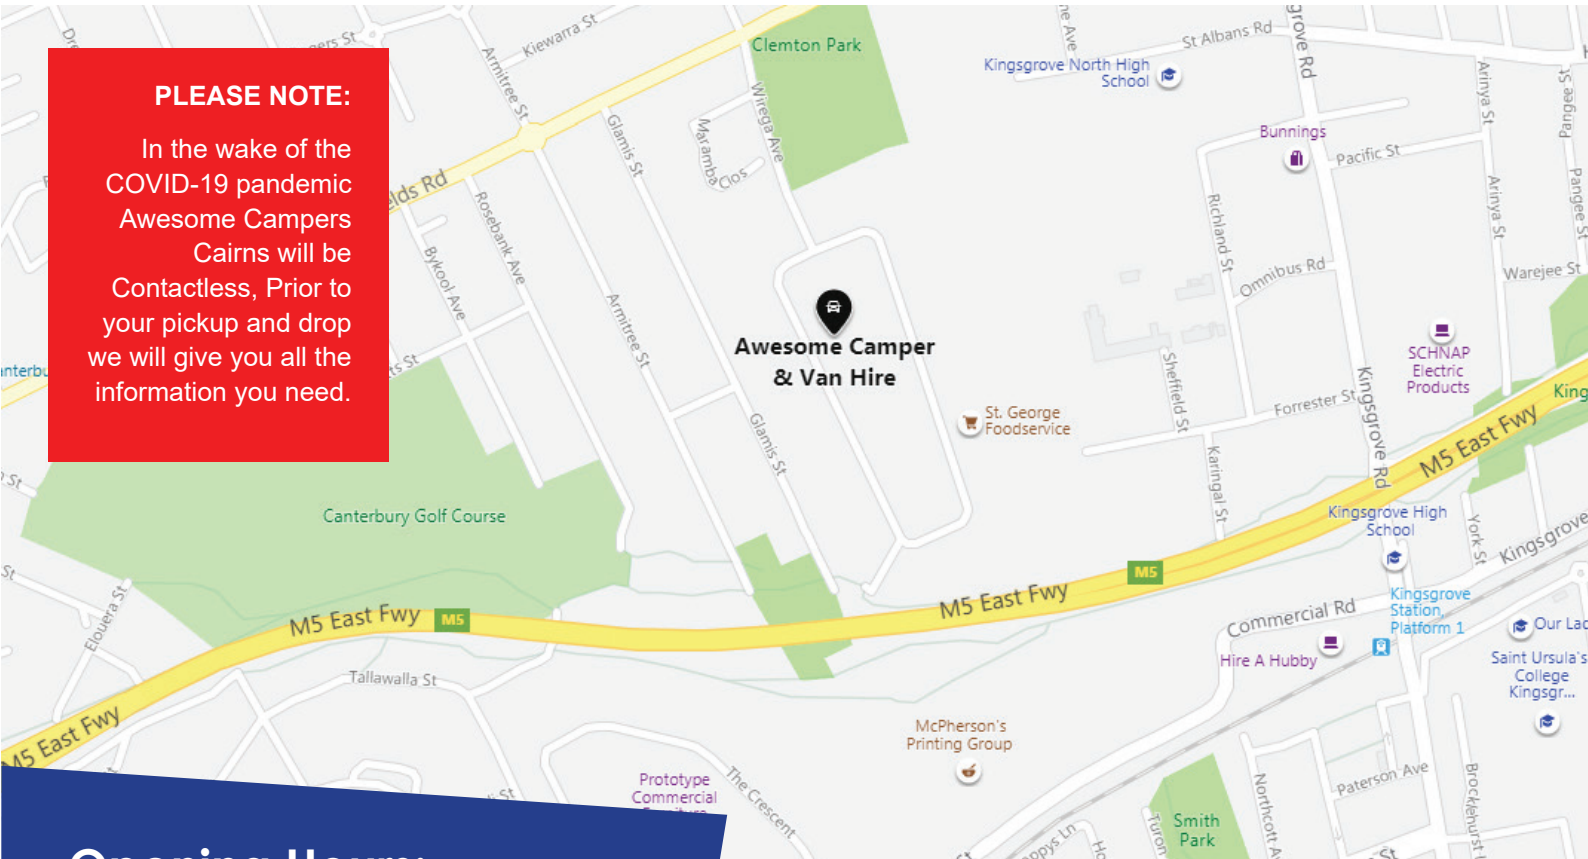

Opening Hours:

All vehicle pick-ups and drop-offs must be done from **Monday to Friday** between 9am – 3pm. **Saturdays** 9am - 12pm. **Sundays** closed (pick-ups and drop-offs by appointment only).*

Contact Numbers:

Nearest Supermarket: ALDI Lakemba
212-226 Haldon St, Lakemba (2.4km)

Nearest Petrol Station: 7-Eleven,
792-794 Canterbury Road, Belmore (1.4km)

Nearest Cash Machine: ATM 7-Eleven,
792-794 Canterbury Road, Belmore (1.4km)

Nearest Train Station: Kingsgrove Train Station,
Kingsgrove Rd (1.4km walk)

Nearest Bus Stop: Clemton Park, Moorefields Rd (600m)

Airport: 8km from/to Awesome depot

*LATE FEES: Vehicles returned late will be charged a full day rental penalty unless prior arrangement has been made. After hours pick-up and drop-off may only be made by prior arrangement at a cost of \$100.00, payable on pick-up or drop-off