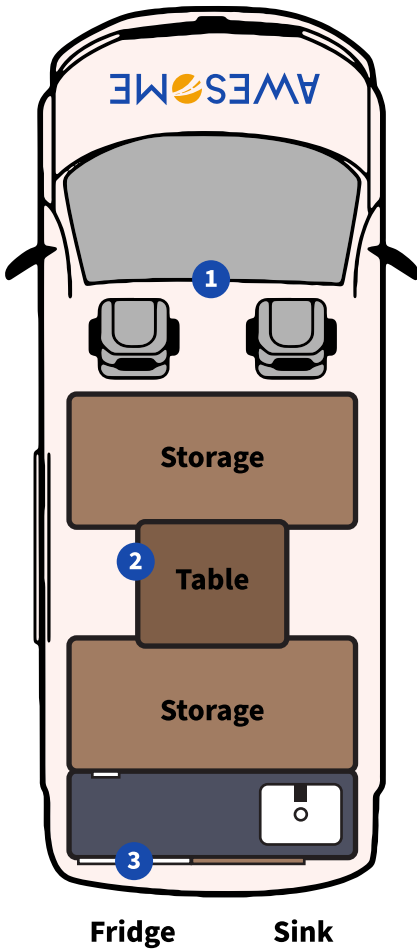

Vehicle Specification Guide 2024

THE ELITE

CAMPER

AWESOME CAMPERS

Day

1 The Drivers Cabin

- Automatic Transmission
- Air Conditioning
- AM/FM Radio & AUX Input
- 12v Charge Point

2 The Living Room

- 2 x Storage Boxes for luggage
- Pop-up Table*

3 The Kitchen

- Fridge
- 240v Charge Points
- Gas Cooker
- Cooking Equipment
- Sink & 10L Container
- Food Storage

Electrical

Power Inverter & 240v Outlets

The fridge is powered via an inverter while the vehicle engine is running, drawing power from the main battery. This inverter also has 240v plug outlets for charging laptops & camera batteries!

Fuel: Unleaded Petrol

Engine Size: 2.4L

Length: 4.7m

Width: 1.8m

Height: 1.9m

Interior Height: 1.5m

Night

1 The Double Bed

- Bed Size: 1.4m x 1.9m
- Tinted Windows*
- Curtains

Bedding Included:

- 2 x Pillows
- 2 x Pillowcases
- 1 x Duvet
- 1 x Sheet
- 2 x Towels

Why are we Awesome?

- ✓ Free Unlimited Kilometers
- ✓ 24/7 Roadside Assistance
- ✓ Bedding & Towels Included
- ✓ 5 Rental Locations
- ✓ Aussie Owned & Operated
- ✓ One Way Hires
- ✓ Toll Road Fees Included
- ✓ Free Camps Guide Book